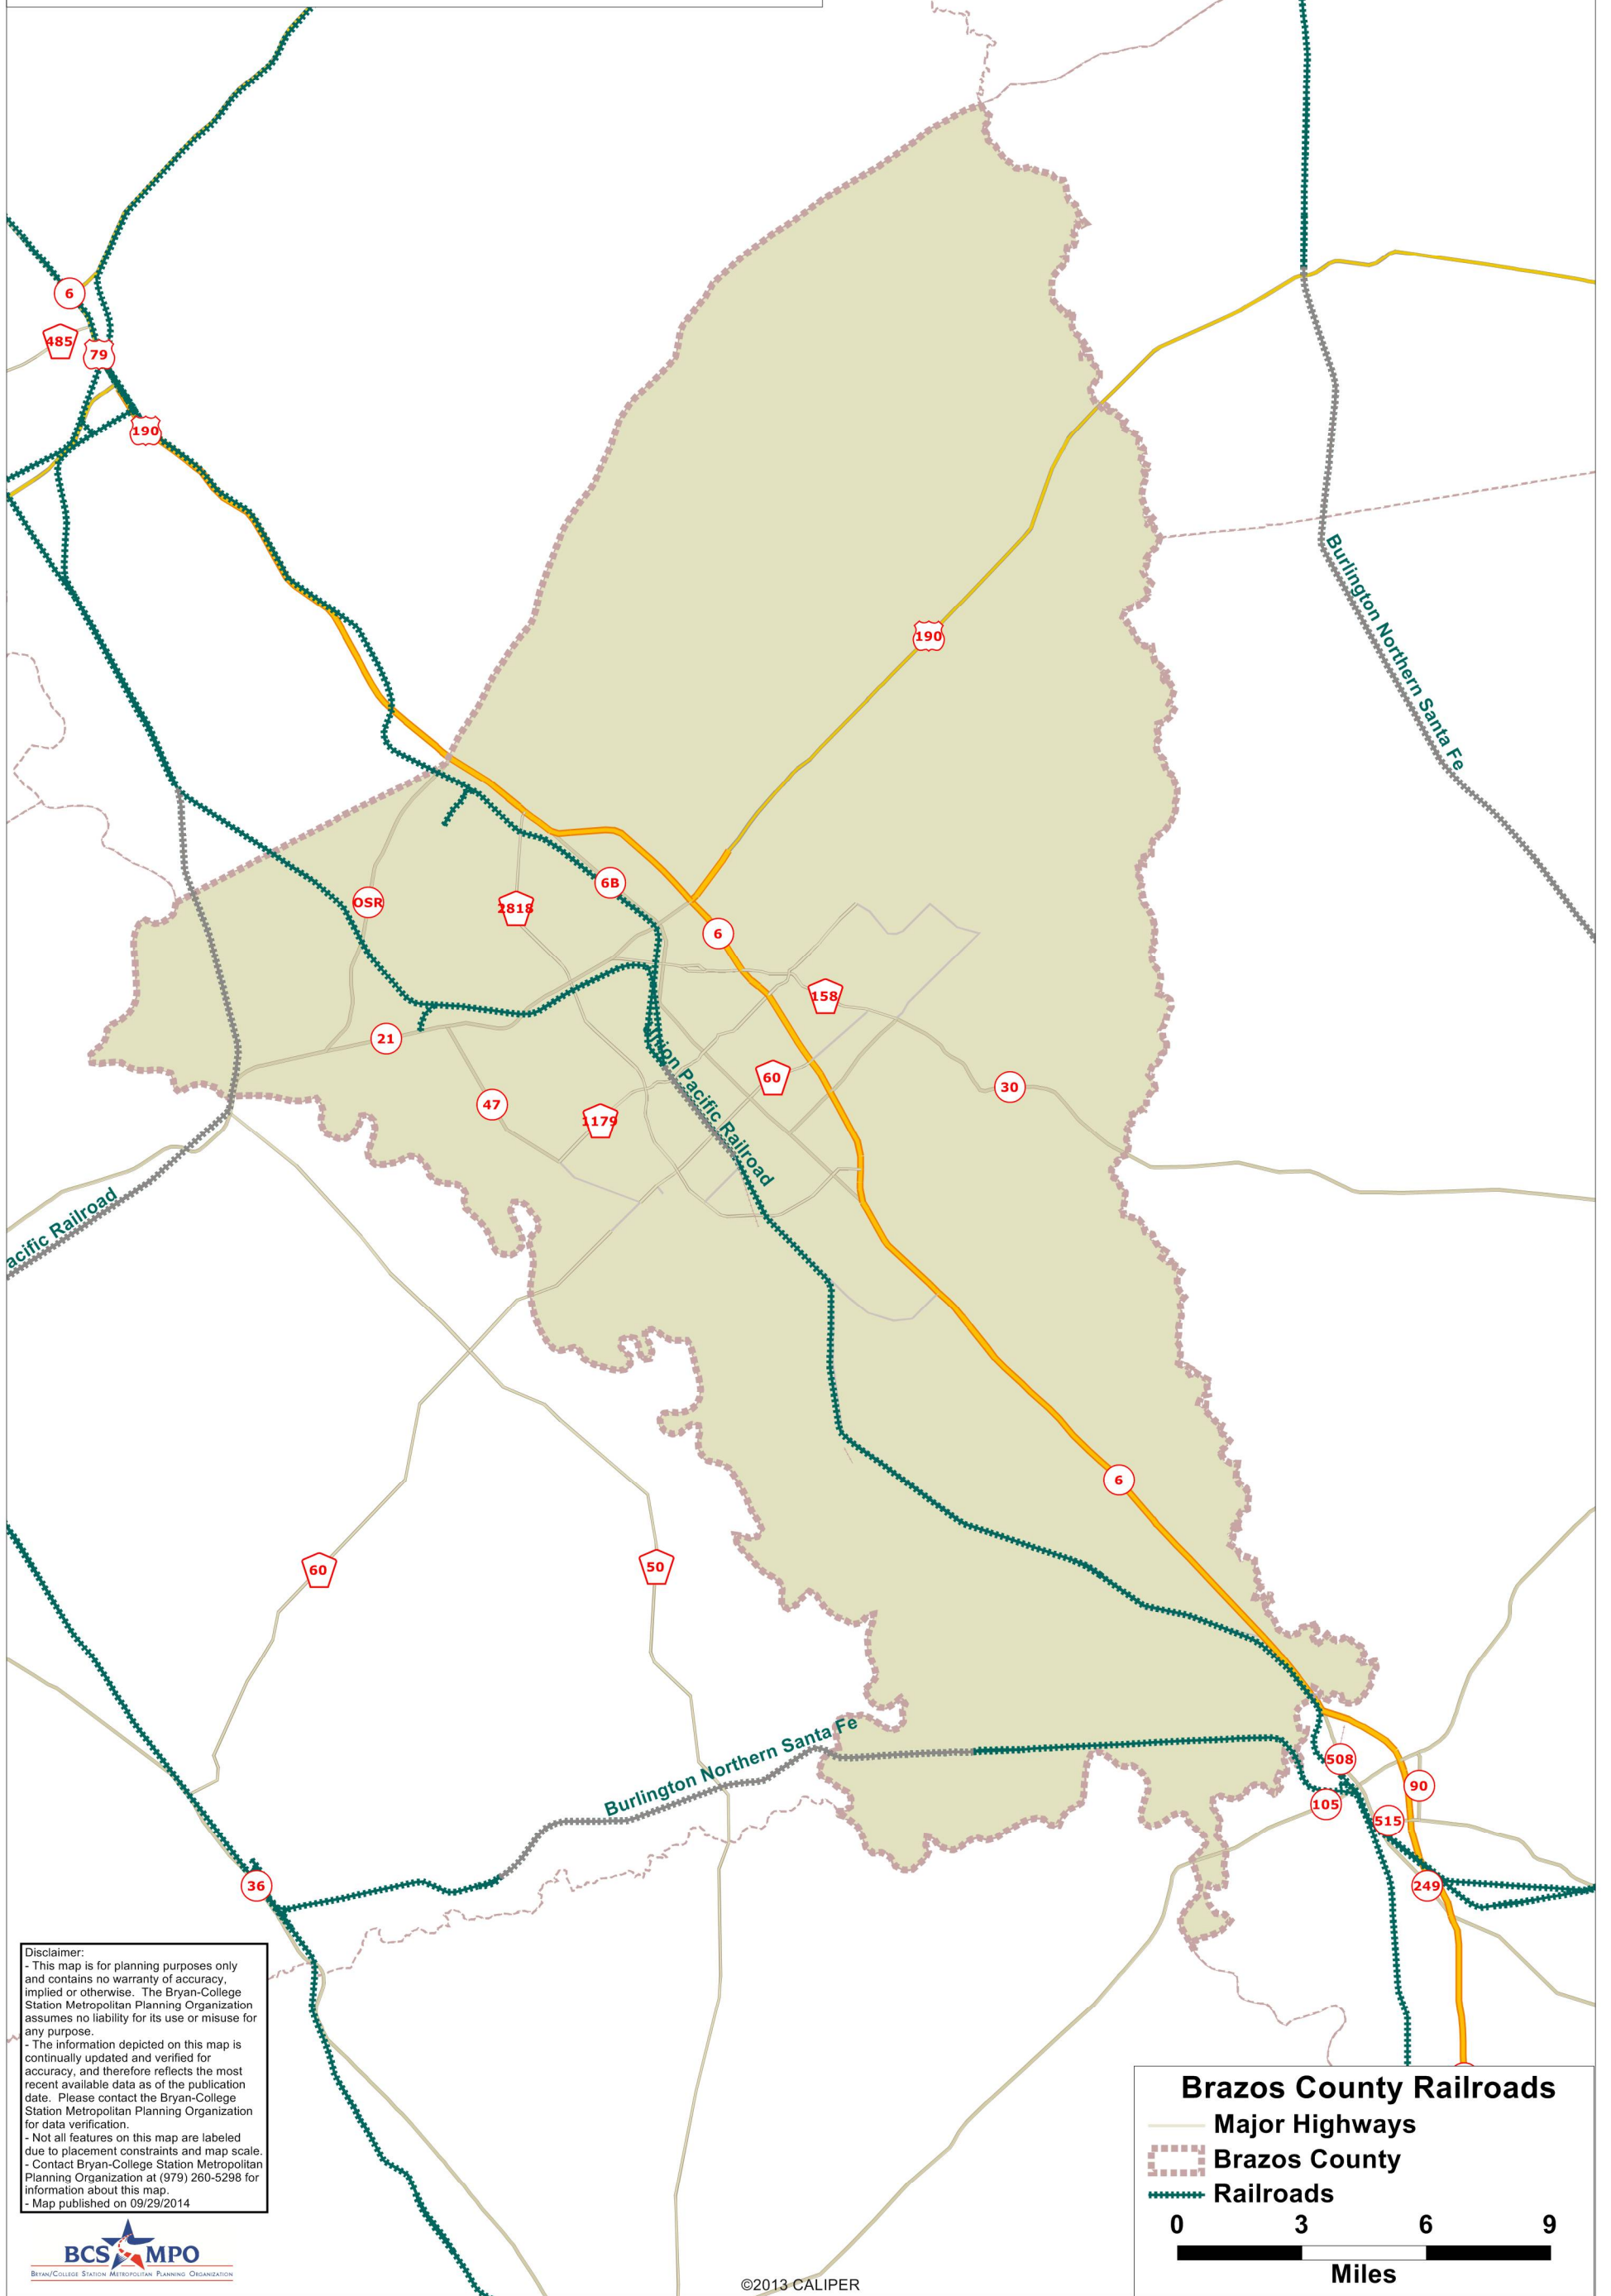

BCSMPO 2040 Metropolitan Transportation Plan

Rail in Brazos County

Disclaimer:
 - This map is for planning purposes only and contains no warranty of accuracy, implied or otherwise. The Bryan-College Station Metropolitan Planning Organization assumes no liability for its use or misuse for any purpose.
 - The information depicted on this map is continually updated and verified for accuracy, and therefore reflects the most recent available data as of the publication date. Please contact the Bryan-College Station Metropolitan Planning Organization for data verification.
 - Not all features on this map are labeled due to placement constraints and map scale.
 - Contact Bryan-College Station Metropolitan Planning Organization at (979) 260-5298 for information about this map.
 - Map published on 09/29/2014

Brazos County Railroads

- Major Highways
- ▭ Brazos County
- Railroads

0 3 6 9
 Miles